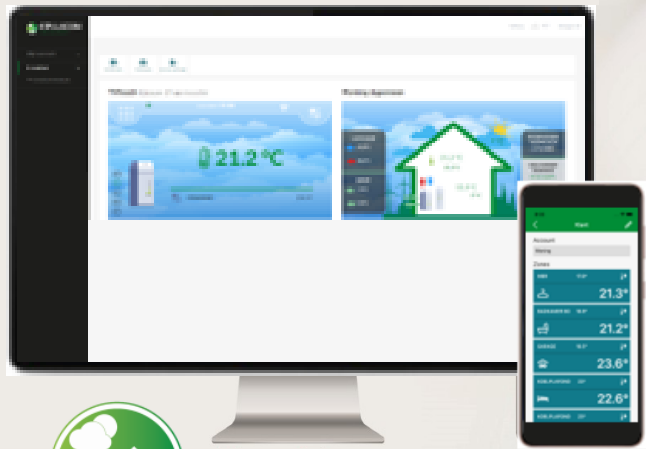

Voeding / communicatie	230V 50 Hz	Draadloos 868 MHz
Kleur	wit	

REGELING VERWARMINGSYSTEEM VIA INTERNET

It's cold

Eplucon app

In which room should the temperature be raised?

VOICE CONTROL

amazon alexa

works with the Google Assistant